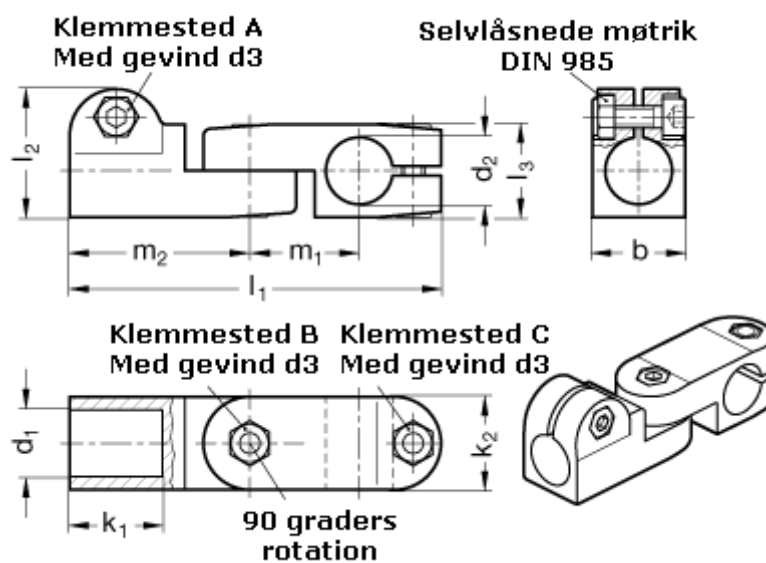

Article number: 20287B12B182BL
Description: E+G swivel clamp
GN287-B12-B18-2-BL

Measures

$b = 25$	$m_1 = 29.5$
$d_1 = B12$	$m_2 = 48.5$
$d_2 = B18$	
$d_3 = M 6$	
$k_1 = 25$	
$k_2 = 25$	
$l_1 = 100$	
$l_2 = 34.5$	